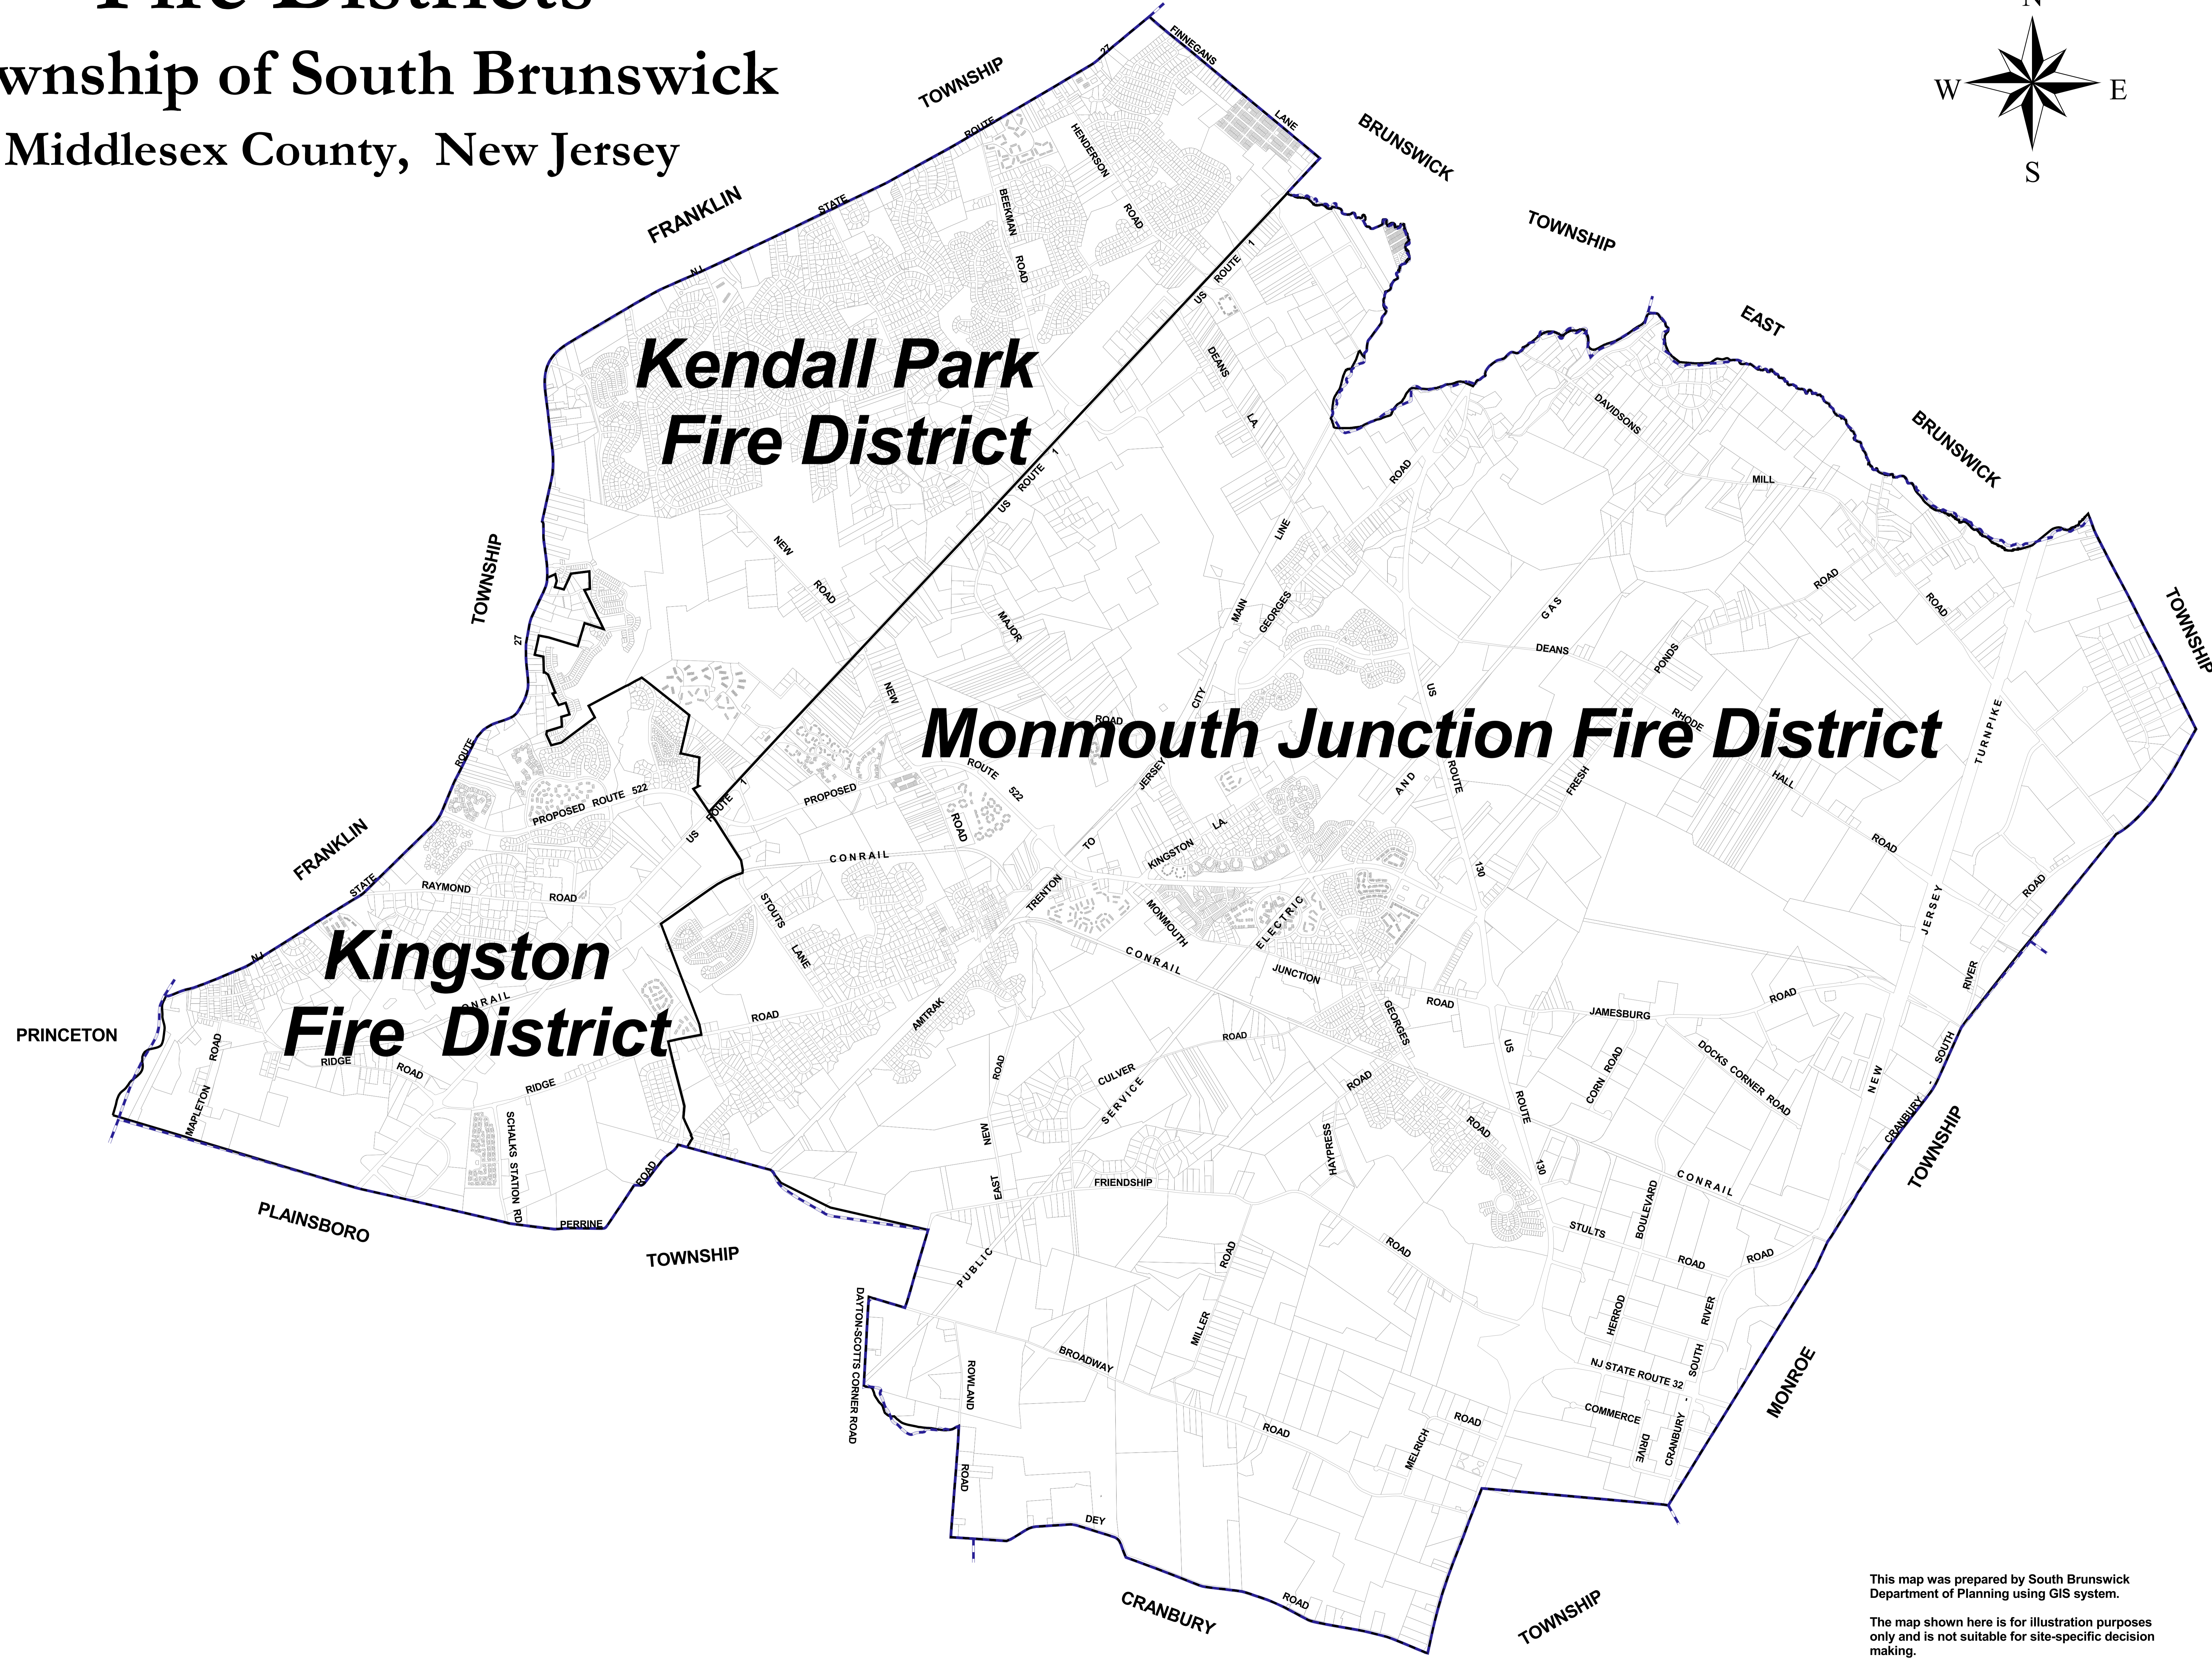

## Township of South Brunswick

Middlesex County, New Jersey

**Kendall Park  
Fire District**

**Monmouth Junction Fire District**

**Kingston  
Fire District**

This map was prepared by South Brunswick Department of Planning using GIS system.

The map shown here is for illustration purposes only and is not suitable for site-specific decision making.

All positions are based on the following:  
-NAD 83 (Horizontal Datum)  
-NJ State Plane Coordinate System